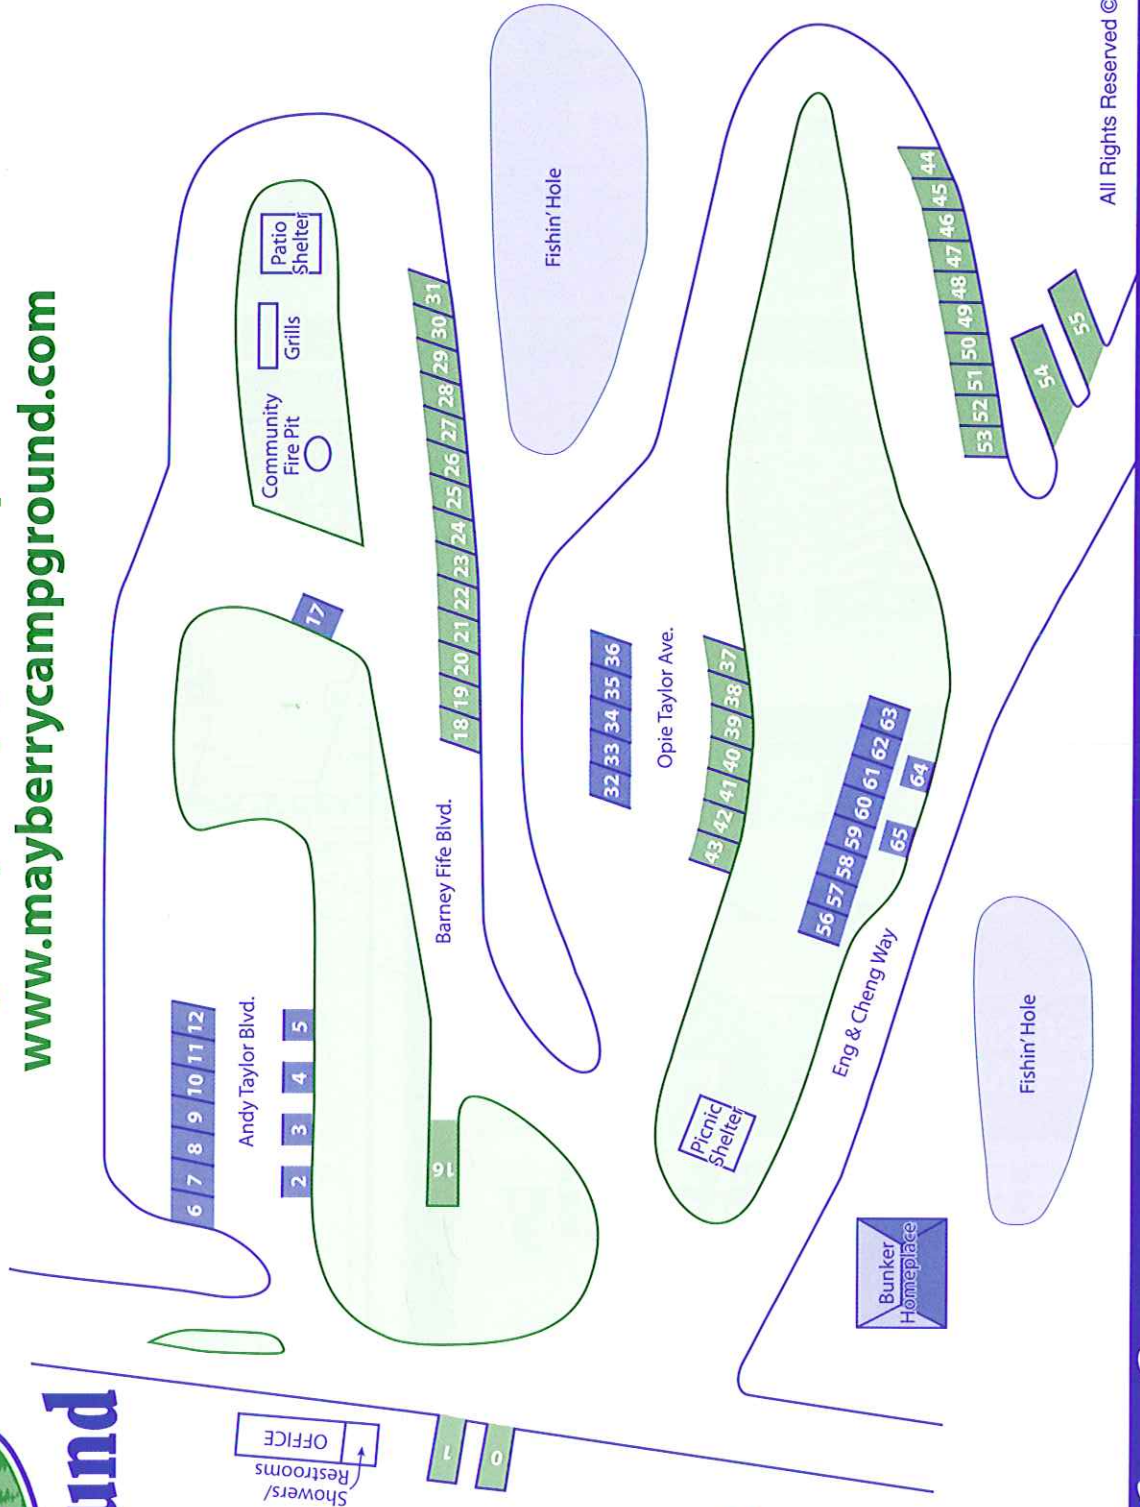

MAYBERRY Campground

**Big Rig Friendly • Full Hook-ups • Scenic Views
Wi-Fi & Cable TV**

**mayberrycamp@embarqmail.com
www.mayberrycampground.com**

**Reservations:
336-789-6199**

Interstate 74
& Highway 601
Mount Airy, NC
114 Bunker Road
Mount Airy, NC 27030
Surry County